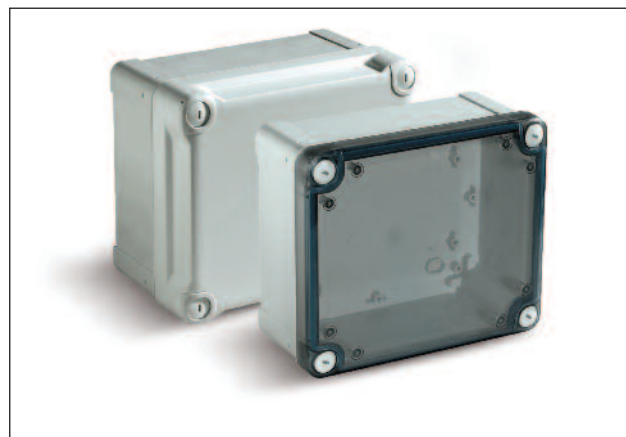

NSYTBS

ABS Industrial Boxes with Opaque Lid

Industrial boxes made of ABS and coated in RAL7035 grey epoxy paint, opaque lid.

Features and Benefits

- Halogen free insulating plastic materials
- Resistant against rusting and corrosion by chemical or atmospheric agents
- IK07
- For indoor or outdoor use

ABS Industrial Box with Opaque Lid.

TYPE	Height mm	Width mm	Depth mm	IP Rating	Pack Cont.
NSYTBS775	74	74	54	IP66	1
NSYTBS885	89	89	54	IP66	1
NSYTBS1176	116	74	62	IP66	1
NSYTBS11116	116	116	62	IP66	1
NSYTBS1397	138	93	72	IP66	1
NSYTBS16128	164	121	87	IP66	1
NSYTBS19128	192	121	87	IP66	1
NSYTBS191210H	192	121	105	IP66	1
NSYTBS19168	193	164	87	IP66	1
NSYTBS191610H	193	164	105	IP66	1
NSYTBS24198	241	194	87	IP66	1
NSYTBS241910H	241	194	105	IP66	1
NSYTBS241912H	241	194	127	IP66	1
NSYTBS29248	291	241	88	IP66	1
NSYTBS292412	291	241	128	IP66	1
NSYTBS292412H	291	241	128	IP66	1
NSYTBS292416H	291	241	168	IP66	1
NSYTBS342912	341	291	128	IP66	1
NSYTBS342916H	341	291	168	IP66	1

Mounting plates and hinges available on request - Please contact customer services

NSYTBS T

ABS Industrial Boxes with Smoked Transparent Lids

Industrial boxes made of ABS and coated in RAL7035 grey epoxy paint, complete with smoked transparent lid.