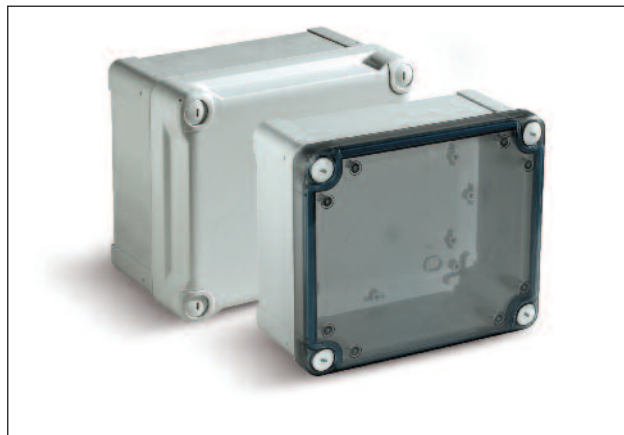

NSYTBS T

ABS Industrial Boxes with Smoked Transparent Lids

Industrial boxes made of ABS and coated in RAL7035 grey epoxy paint, complete with smoked transparent lid.

Features and Benefits

- Halogen free insulating plastic materials
- Resistant against rusting and corrosion by chemical or atmospheric agents
- IK07
- For indoor or outdoor use

ABS Industrial Box with Transparent Smoked Lid.

TYPE	Height mm	Width mm	Depth mm	IP Rating	Pack Cont.
NSYTBS1397T	138	93	72	IP66	1
NSYTBS16128T	164	121	87	IP66	1
NSYTBS19128T	192	121	87	IP66	1
NSYTBS191210HT	192	121	105	IP66	1
NSYTBS19168T	193	164	87	IP66	1
NSYTBS191610HT	193	164	105	IP66	1
NSYTBS24198T	241	194	87	IP66	1
NSYTBS241910HT	241	194	105	IP66	1
NSYTBS241912HT	241	194	127	IP66	1
NSYTBS29248T	291	241	88	IP66	1
NSYTBS292412T	291	241	128	IP66	1
NSYTBS292412HT	291	241	128	IP66	1
NSYTBS292416HT	291	241	168	IP66	1
NSYTBS342912T	341	291	128	IP66	1
NSYTBS342916HT	341	291	168	IP66	1

Mounting plates and hinges available on request - Please contact customer services