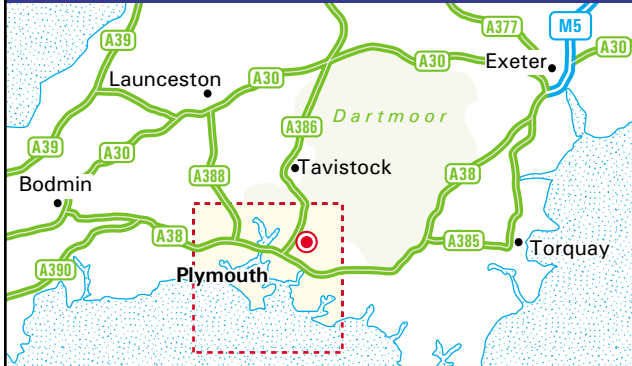

HellermannTyton

HellermannTyton
 Pennycross Close - Plymouth - Devon PL2 3NX
 Tel: 01752 701 261 - Fax: 01752 790 058
 www.hellermanntyton.co.uk

From M5

- Continue beyond the southbound M5 to join the A38 (signed Plymouth & Torquay).
- Exit the A38 (Plymouth Bypass section) at the Manadon Intersection.
- Join the A386 towards Plymouth City Centre (Outland Road).
- Take the second turning on the right into Ham Drive, followed by the second turning on the right into Pennycross Close.
- HellermannTyton is located on the left-hand side (see inset).

From Bodmin

- Follow the A38 towards Plymouth.
- Exit the A38 (Plymouth Bypass section) at the Manadon Intersection.
- Join the A386 towards Plymouth City Centre (Outland Road).
- Take the second turning on the right into Ham Drive, followed by the second turning on the right into Pennycross Close.
- HellermannTyton is located on the left-hand side (see inset).

By Air

- Plymouth is served by direct flights from London (Gatwick), Bristol, Cork, Dublin, Edinburgh, Glasgow, Jersey, Newquay and Paris.
- Taxis are available from outside the airport.

By Train

- Plymouth is served by trains from London Paddington, Bristol and Exeter.
- For further information on train times and fares, please call the National Rail Enquiry Line on 08457 48 49 50.
- Taxis are available from outside the station.