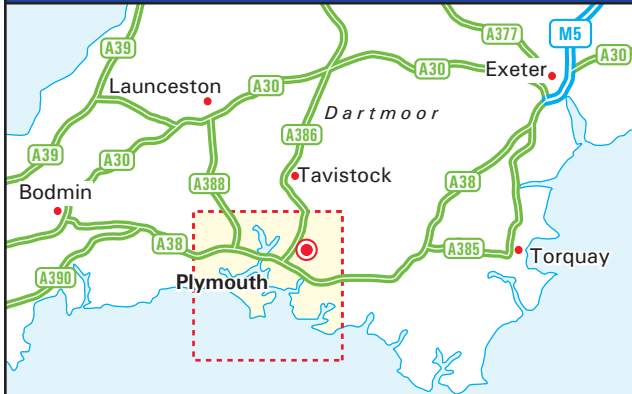

# HellermannTyton

HellermannTyton  
39 William Prance Road  
International Medical & Technology Park  
Plymouth PL6 5WR  
[www.hellermanntyton.co.uk](http://www.hellermanntyton.co.uk)

### From M5

- Continue beyond the southbound M5 to join the A38 (signed Plymouth & Torquay).
- Exit the A38 (Plymouth Bypass section) at the Manadon Intersection.
- Join the A386 towards Tavistock and Derriford Hospital
- At the set of traffic lights (Future Inn Hotel on the right), turn right along William Prance Road into the International & Medical Technology Park.
- Turn right at the next roundabout, the factory is on the left (see inset map for location of our building).

### From Bodmin

- Follow the A38 towards Plymouth.
- Exit the A38 (Plymouth Bypass section) at the Manadon Intersection.
- Join the A386 towards Tavistock and Derriford Hospital
- At the set of traffic lights (Future Inn Hotel on the right), turn right along William Prance Road into the International & Medical Technology Park.
- Turn right at the next roundabout, the factory is on the left (see inset map for location of our building).

### By Train

- Plymouth is served by trains from London Paddington, Bristol and Exeter.
- Taxis are available from outside the station.