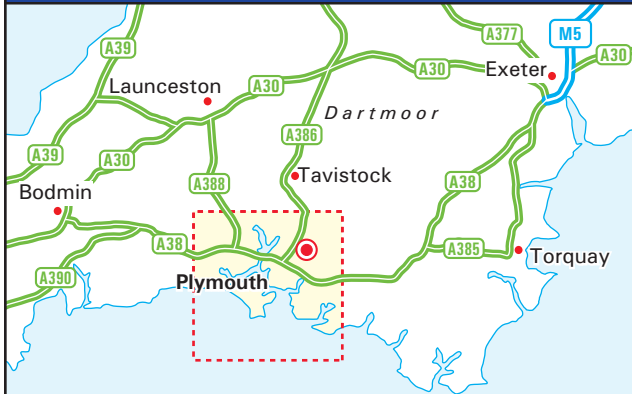

HellermannTyton

HellermannTyton
 William Prance Road
 International Medical & Technology Park
 Plymouth PL6 5WR
www.hellermanntyton.co.uk

From M5

- Continue beyond the southbound M5 to join the A38 (signed Plymouth & Torquay).
- Exit the A38 (Plymouth Bypass section) at the Manadon Intersection.
- Join the A386 towards Tavistock and Derriford Hospital
- At the set of traffic lights (Future Inn Hotel on the right), turn right along William Prance Road into the International & Medical Technology Park.
- Turn right at the next roundabout, the factory is on the left (see inset map for location of our building).

From Bodmin

- Follow the A38 towards Plymouth.
- Exit the A38 (Plymouth Bypass section) at the Manadon Intersection.
- Join the A386 towards Tavistock and Derriford Hospital
- At the set of traffic lights (Future Inn Hotel on the right), turn right along William Prance Road into the International & Medical Technology Park.
- Turn right at the next roundabout, the factory is on the left (see inset map for location of our building).

By Train

- Plymouth is served by trains from London Paddington, Bristol and Exeter.
- Taxis are available from outside the station.